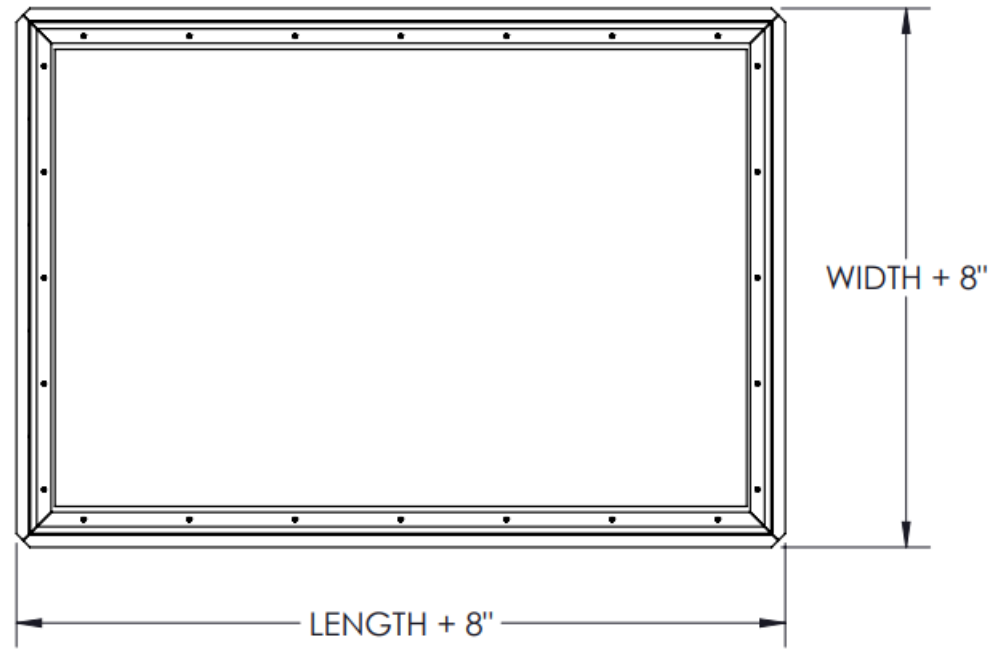

Note: The rise height of the dome(s) will depend on the size of the skylight .

DUR-RED

6285 RANDOLPH STREET, COMMERCE, CA 90040 MANY LOCATIONS NATIONWIDE

800-554-6077
sales@activarcpg.com
www.activarcpg.com

Distributor:	
Contractor:	
Date:	
Scale: N/A	Pages: 3 of 3

Project:
Approved By:
Architect:
Item #