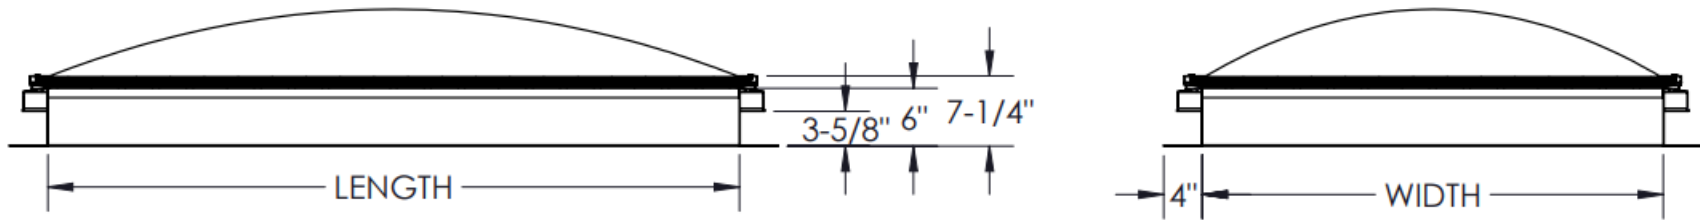

Note: The rise height of the dome(s) will depend on the size of the skylight .

DUR-RED

6285 RANDOLPH STREET, COMMERCE, CA 90040 MANY LOCATIONS NATIONWIDE

800-554-6077
sales@activarcpg.com
www.activarcpg.com

Distributor:	
Contractor:	
Date:	
Scale: N/A	Pages: 3 of 3

Project:
Approved By:
Architect:
Item #