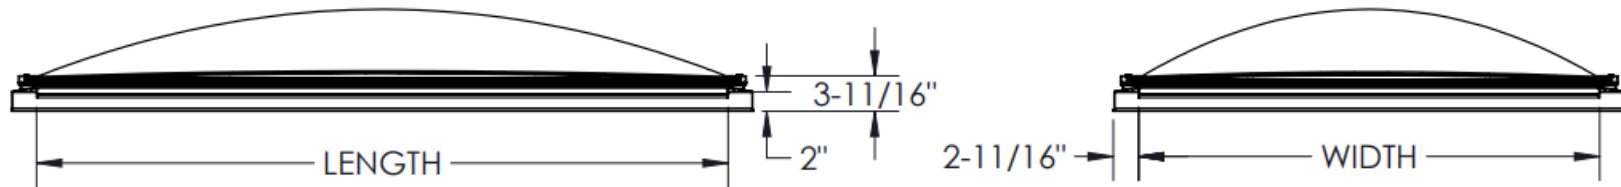

Note: The rise height of the dome(s) will depend on the size of the skylight .

DUR-RED 6285 RANDOLPH STREET, COMMERCE, CA 90040 MANY LOCATIONS NATIONWIDE	800-554-6077 sales@activarcpg.com www.activarcpg.com	Distributor: Contractor: Date: Scale: N/A	Project: Approved By: Architect: Item #
	MANY LOCATIONS NATIONWIDE	| Pages: 2 of 3