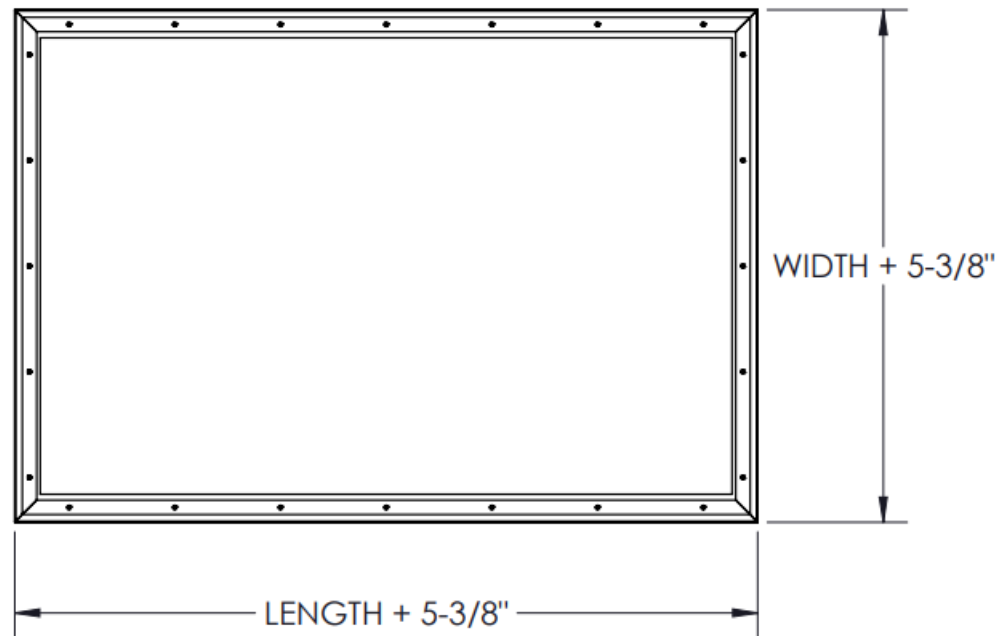

Note: The rise height of the dome(s) will depend on the size of the skylight .

DUR-RED 6285 RANDOLPH STREET, COMMERCE, CA 90040 MANY LOCATIONS NATIONWIDE	800-554-6077 sales@activarcpg.com www.activarcpg.com	Distributor: Contractor: Date: Scale: N/A	Project: Approved By: Architect: Item #
	MANY LOCATIONS NATIONWIDE	| Pages: 2 of 3