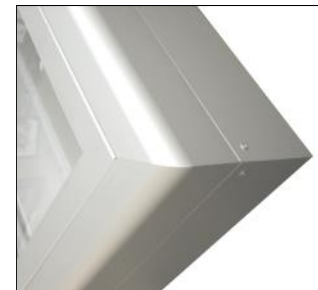

Detail of Corner

STEP 3: SELECT DOOR GLAZING

(Check one box below)

- ☐ **10** Clear Acrylic
- ☐ **13** Clear Wire Glass with Safety Film
- ☐ **15** Bronze Acrylic
- ☐ **16** Gray Acrylic
- ☐ **17** Clear Tempered Glass
- ☐ **18** Laminated Safety Glass

STEP 4: OPTIONAL FEATURES AT ADDED COST (SELECT ANY)

- ☐ Futura "Fire" Pull ___ Mill Alum ___ Red ___ White
- ☐ Flush Pull Handle (**PRH**)
- ☐ Polished Chrome Pull (**PUCH**)
- ☐ Etched or Engraved Lettering in Glass or Metal
  Attach Separate Submittal with Details
- ☐ Dark Bronze Anodized Finish with pulls painted to match.
- ☐ Black Vertical FE Letters **LDCVBF**
- ☐ Red Vertical FE Letters **LDCVRF**
- ☐ White Vertical FE Letters **LDCVWF**
- ☐ Black Horizontal FE Letters **LDCHBF**
- ☐ Red Horizontal FE Letters **LDCHRF**
- ☐ White Horizontal FE Letters **LDCHWF**
- ☐ Black Vertical Decal **LDVBF**
- ☐ Red Vertical Decal **LDVRF**
- ☐ White Vertical Decal **LDVWF**
- ☐ Black Horizontal Decal **LDHBF**
- ☐ Red Horizontal Decal **LDHRF**
- ☐ White Horizontal Decal **LDHWF**
- ☐ **(CA)** Commander Alarm
- ☐ **(BA)** Brigadier Alarm
- ☐ **(SA)** Strobe Alarm (Surface mount models)
- ☐ **Powder Coat Paint** ___ White ___ Bronze ___ Other Code

For More Information on Options See Other Submittals on Website: Decals & Die Cuts & Wall Signs

	Distributor:	Quantity:
	Contractor:	Approved By:
	Model #:	Architect:
	Project:	Date: © 2020 Activar Construction Products Inc
HEADQUARTERS: 9702 NEWTON AVE S, BLOOMINGTON, MN 55431 PH: 800-554-6077 EMAIL: SALES@ACTIVARCPG.COM WWW.ACTIVARCPG.COM MANUFACTURING: BLOOMINGTON, MN & COMMERCE, CA WAREHOUSES: SEE WEBSITE FOR LOCATIONS 11/5/2020