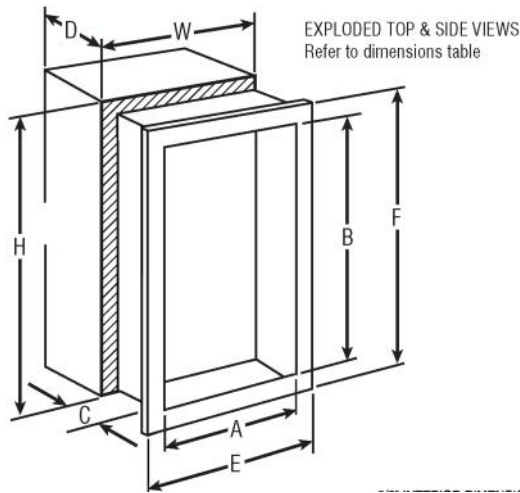

- F - Full glass with pull handle
- G - Full glass with pull handle and Saf-T-Lok (not shown)
- D - Horizontal duo panel with pull handle
- E - Horizontal duo panel with pull handle and Saf-T-Lok (not shown)
- V - Vertical duo panel with pull handle
- W - Vertical duo panel with pull handle and Saf-T-Lok (not shown)
- S21 - Solid with pull handle
- L22 - Solid with pull handle and Saf-T-Lok (not shown)
- L24 - Solid with cylinder key lock and no handle (not shown)
- B - Solid with pull handle, view window and Saf-T-Lok

[VIEW ALL DOOR STYLES ONLINE](#)