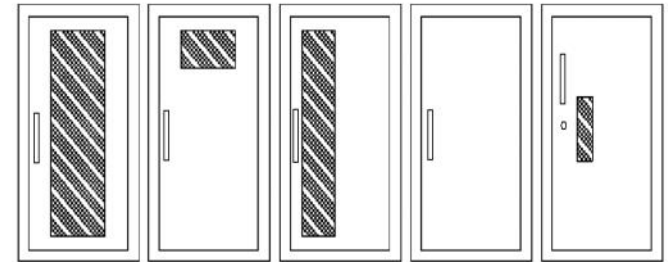

- F - Full glass with pull handle
- G - Full glass with pull handle and Saf-T-Lok (not shown)
- D - Horizontal duo panel with pull handle
- E - Horizontal duo panel with pull handle and Saf-T-Lok (not shown)
- V - Vertical duo panel with pull handle
- W - Vertical duo panel with pull handle and Saf-T-Lok (not shown)
- S21 - Solid with pull handle
- L22 - Solid with pull handle and Saf-T-Lok (not shown)
- L24 - Solid with cylinder key lock and no handle (not shown)
- B - Solid with pull handle, view window and Saf-T-Lok

[VIEW ALL DOOR STYLES ONLINE](#)