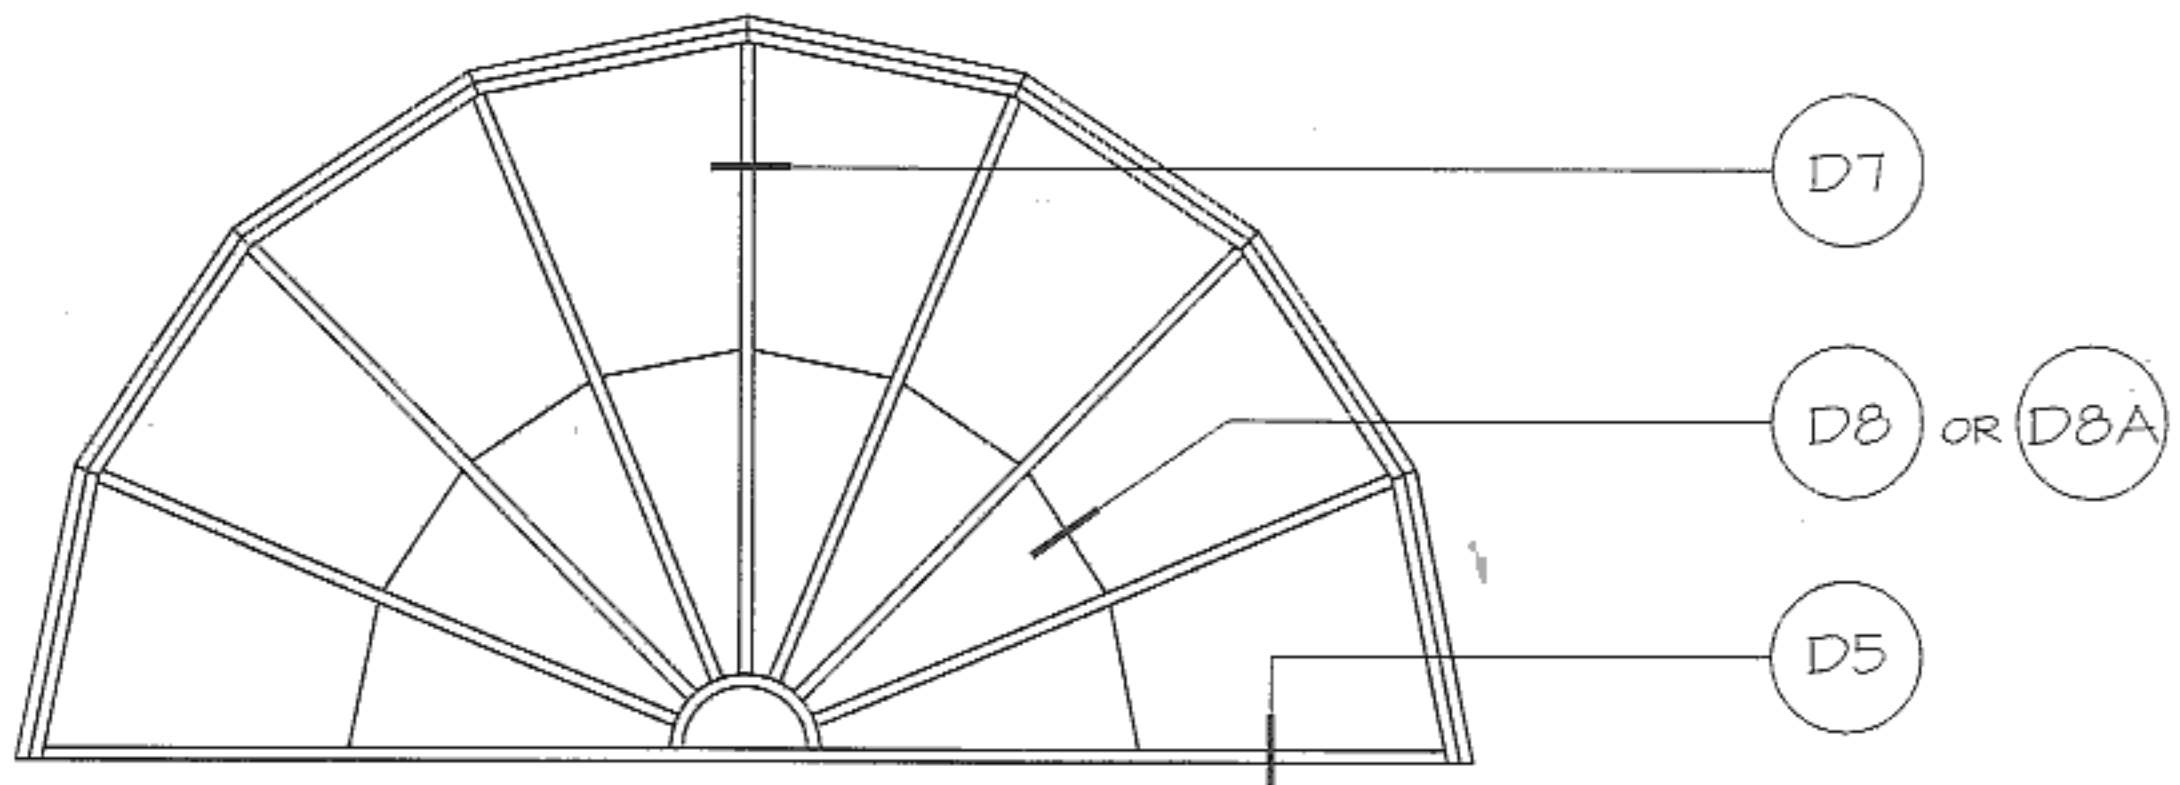

PLAN
NO SCALE

GLAZED END ELEVATION
NO SCALE

O'KEEFE'S INC.

325 NEWHALL ST. SAN FRANCISCO, CA 94124
TEL.: (415) 822-4222 FAX: (415) 822-5222

SEGMENTED VAULT

CP1