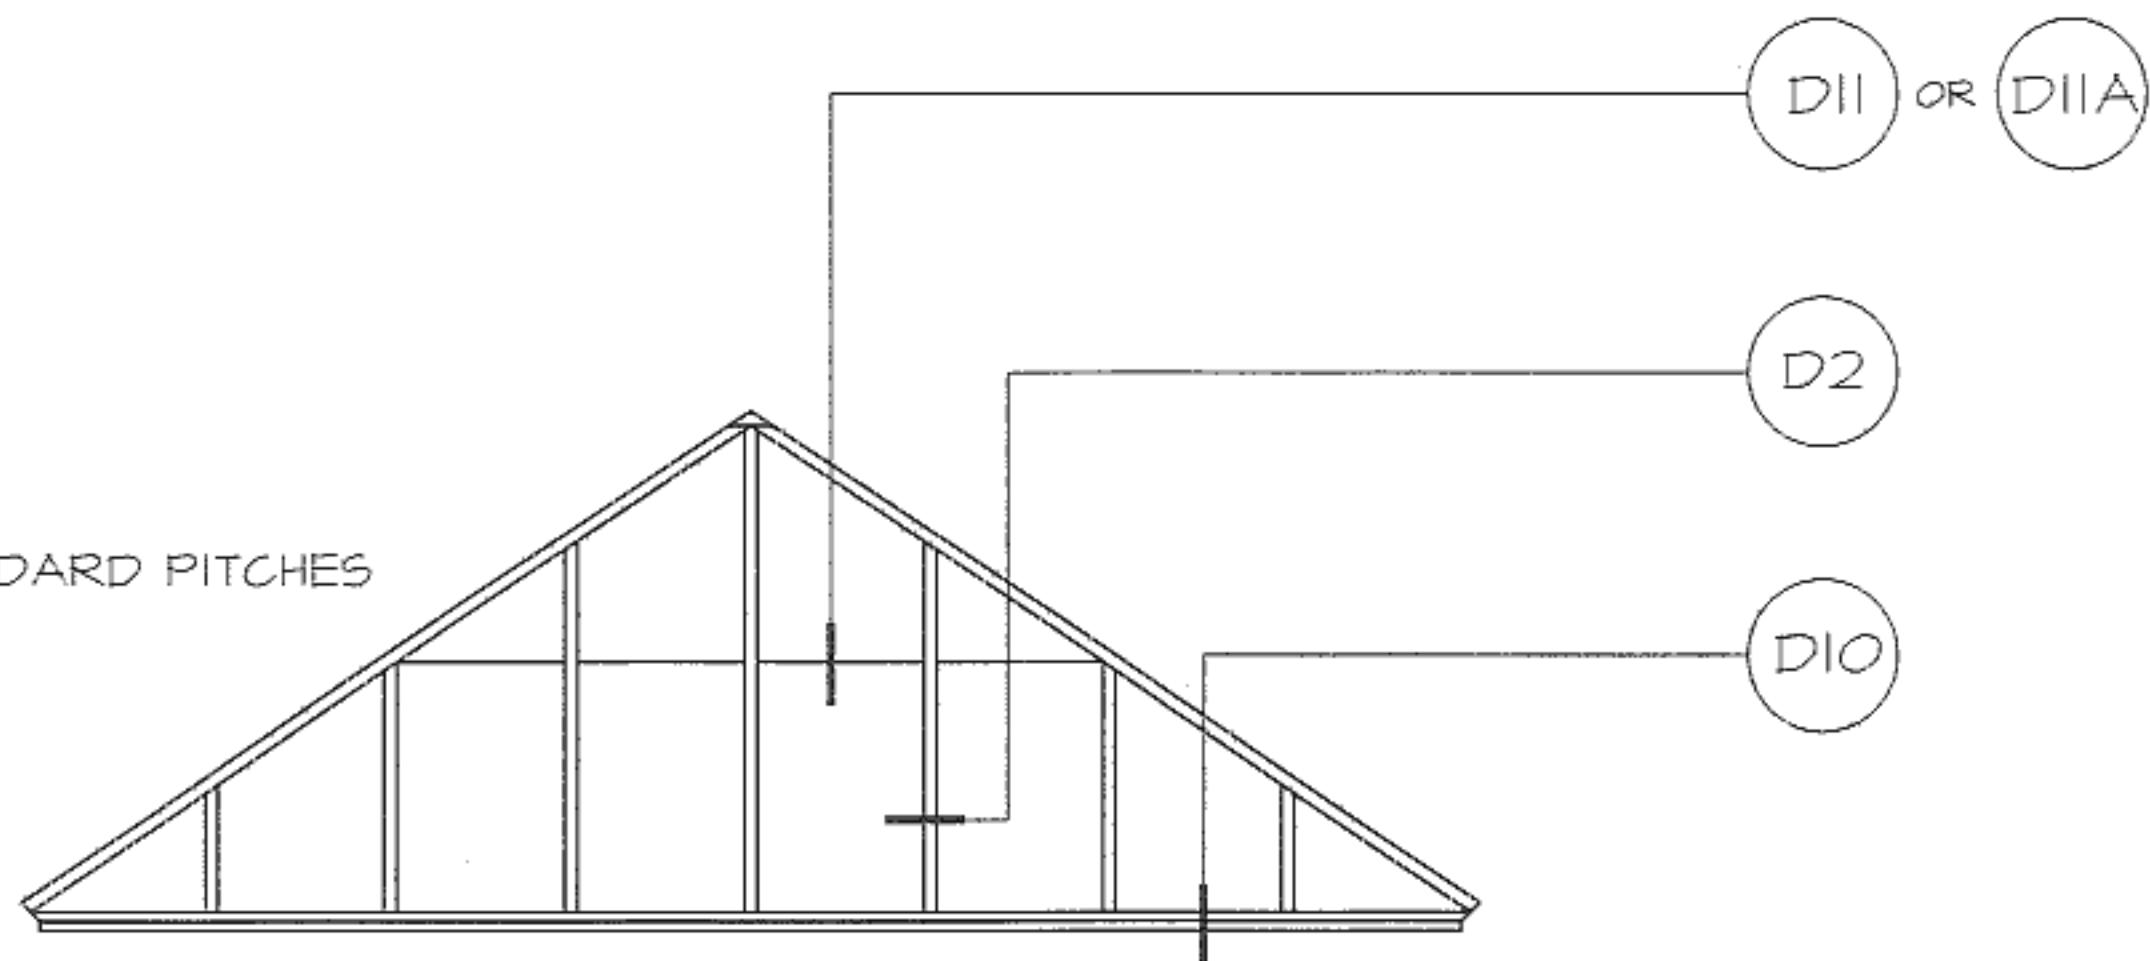

PLAN
NO SCALE

END ELEVATION
NO SCALE

NOTE:
18 1/8, 30 1/8 & 45 1/8 STANDARD PITCHES

O'KEEFFE'S INC.

325 NEWHALL ST. SAN FRANCISCO, CA 94124
TEL.: (415) 822-4222 FAX: (415) 822-5222

RIDGE W/ HIPPED ENDS

CP4