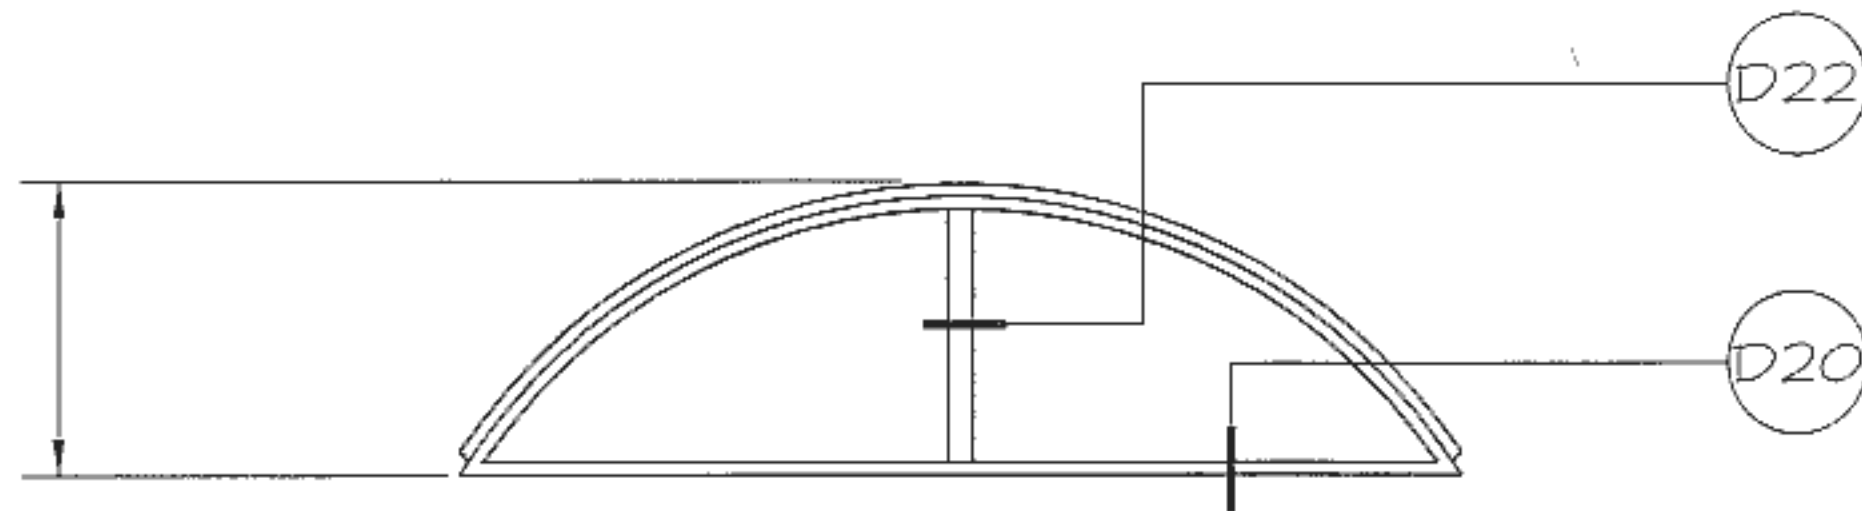

24" MIN TO 48" MAX
RECOMMENDED

PLAN
NO SCALE

STANDARD RISE
20% LOW PROFILE
50% FULL PROFILE

END ELEVATION
NO SCALE

O'KEEFFE'S INC.

325 NEWHALL ST. SAN FRANCISCO, CA 94124
TEL.: (415) 822-4222 FAX: (415) 822-5222