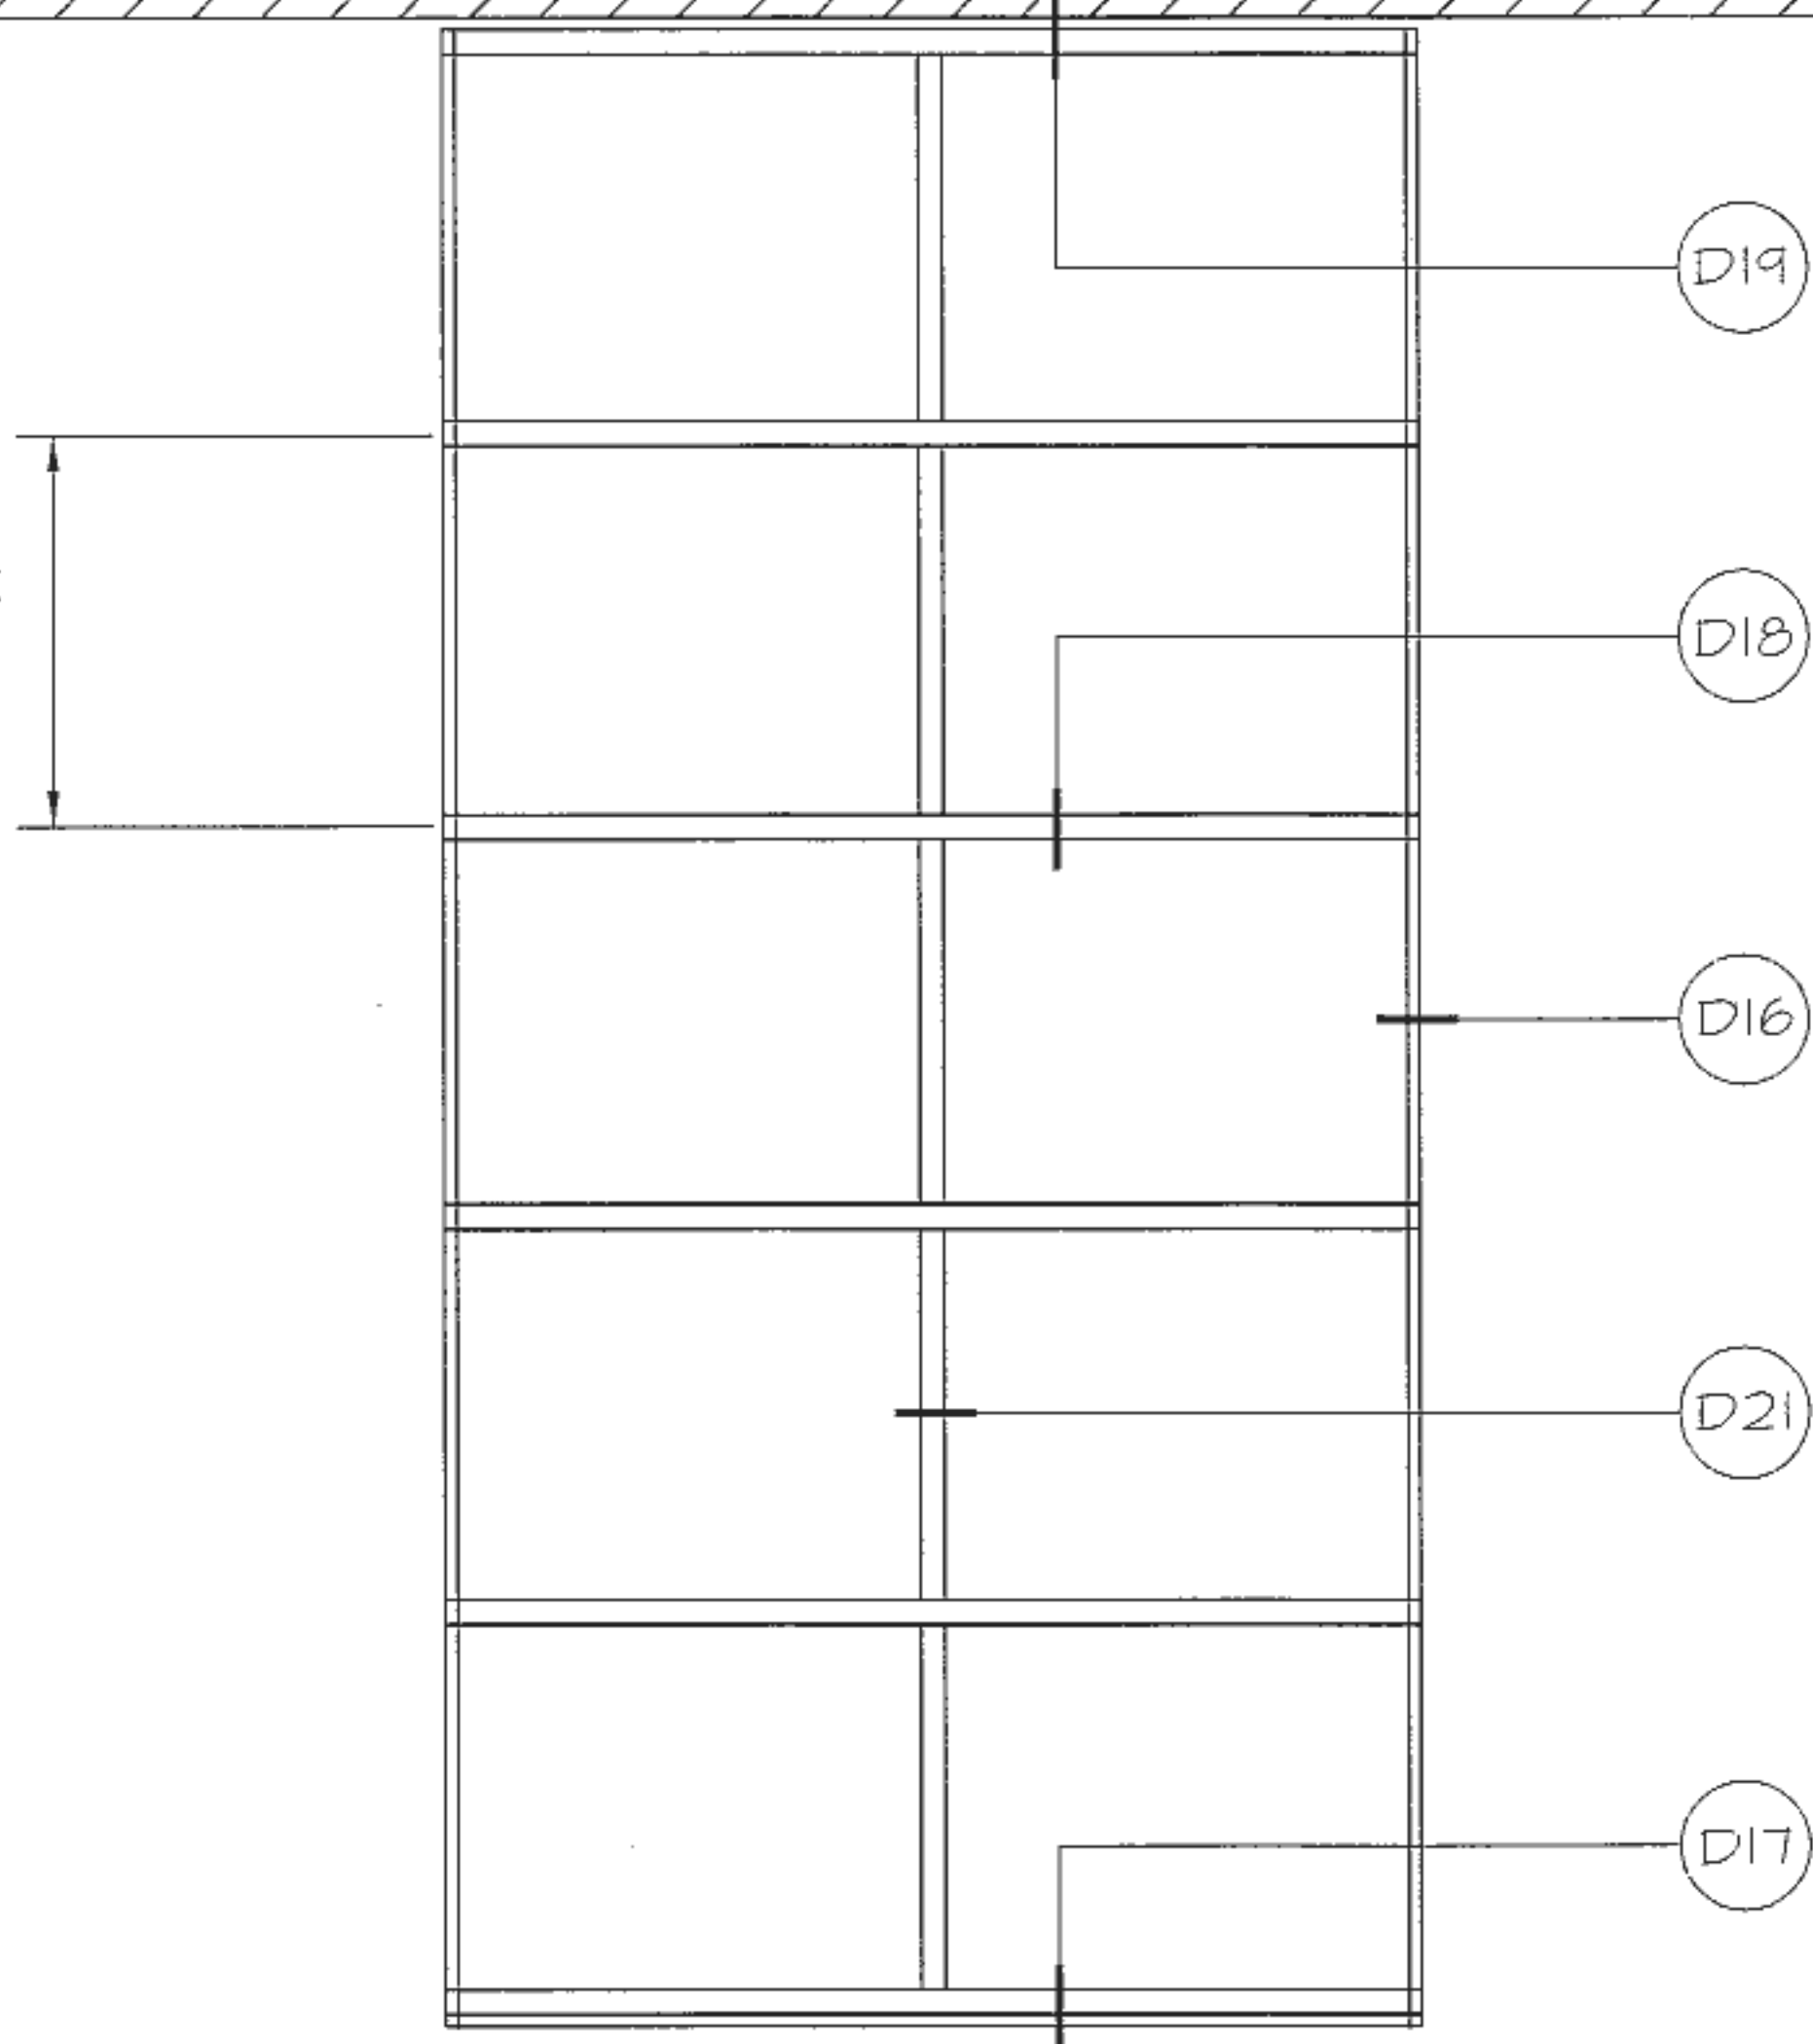

24" MIN TO 48" MAX
RECOMMENDED

PLAN
NO SCALE

STANDARD RISE
20% LOW PROFILE
50% FULL PROFILE

END ELEVATION
NO SCALE

O'KEEFFE'S INC.

325 NEWHALL ST. SAN FRANCISCO, CA 94124
TEL.: (415) 822-4222 FAX: (415) 822-5222