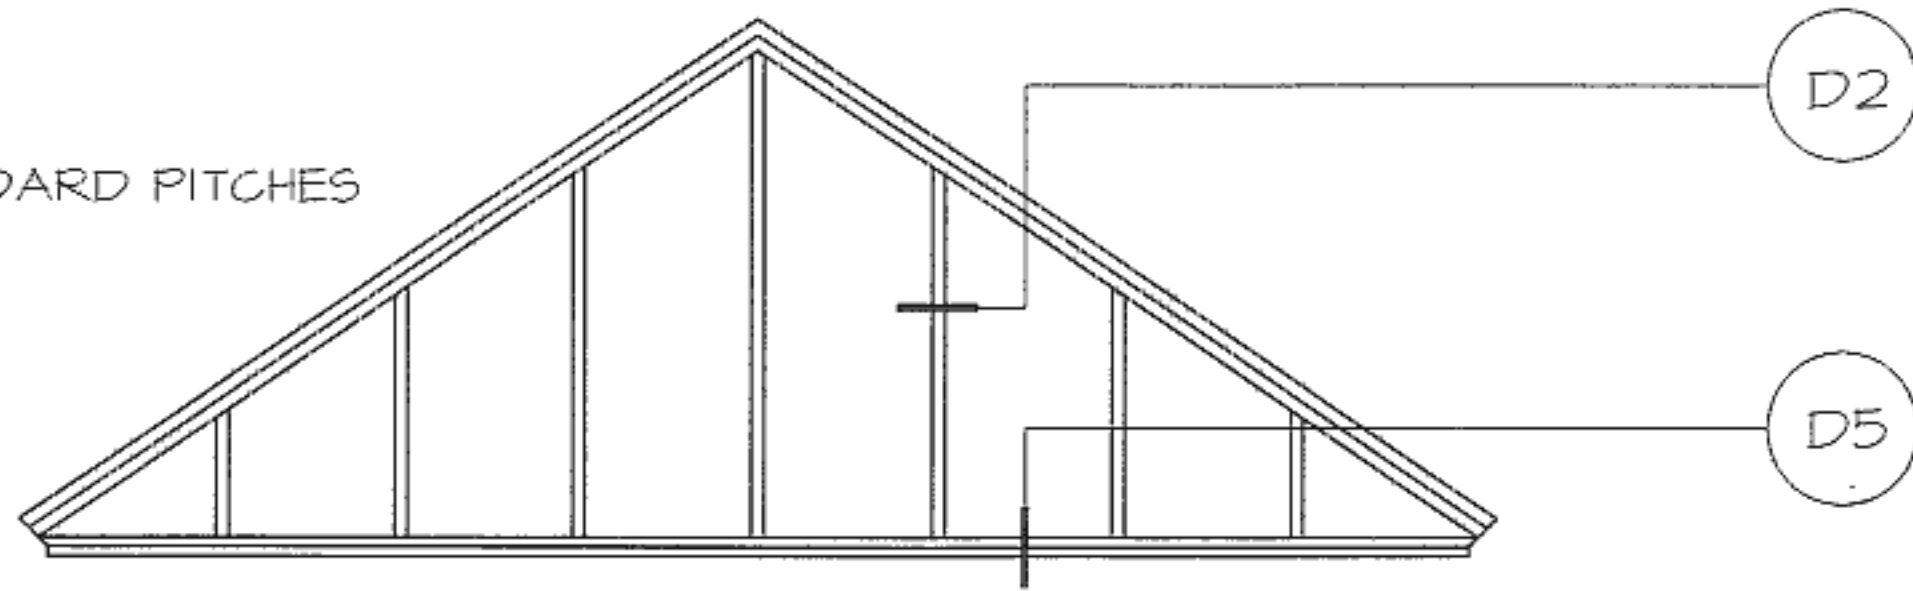

PLAN  
NO SCALE

NOTE:  
18½, 30½ & 45½ STANDARD PITCHES

GLAZED END ELEVATION  
NO SCALE

O'KEEFFE'S INC.

325 NEWHALL ST. SAN FRANCISCO, CA 94124  
TEL.: (415) 822-4222 FAX: (415) 822-5222

DOUBLE PITCH

CP3