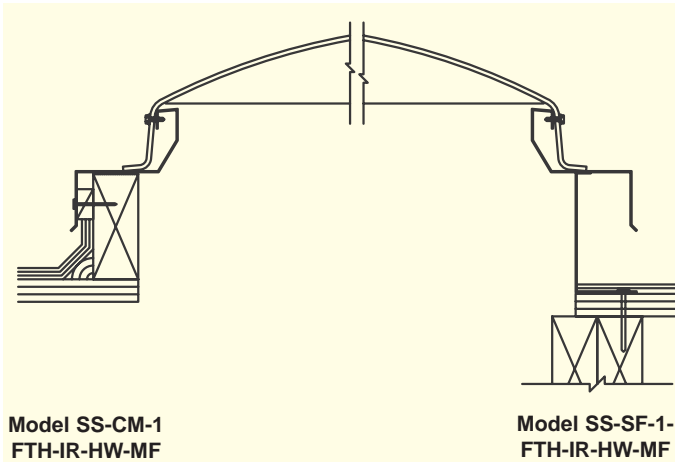

Model SS-CM-1
FTH-IR-HW-MF

Model SS-SF-1
FTH-IR-HW-MF

Typical Self-Flashing and Curb Mount Details

Specifications: Fiberglass Skylights shall be No. H_____ as manufactured by Bristolite Skylights, Santa Ana, Calif. The fiberglass dome shall be a molded one-piece unit with integral counterflashing skirt to eliminate any dependence on gaskets, sealants or flow-through designs. Fiberglass shall consist of neopentyl glycol isothalic gelcoat laminate with an acrylic modified polyester based resin and silene glass fiber. The frame is fabricated of galvanized steel and shall be installed either on a 1½" wide curb furnished by others or on its own 4" high self-flashing curb fabricated from galvanized steel with a 2-¾" roof flange. Materials are to be self-extinguishing Approved Plastic Rated CC-1. All units are guaranteed against defective workmanship and material.

Standard Features Include:

1. **Curb-Mounted** (specify by adding **CM** to model description) or **Self-Flashing** (specify by adding **SF** to model description)
2. **High Wind Resistant** - Can withstand high wind conditions

Model Number	Inside Curb Opening
H4896-SS	48" x 96"