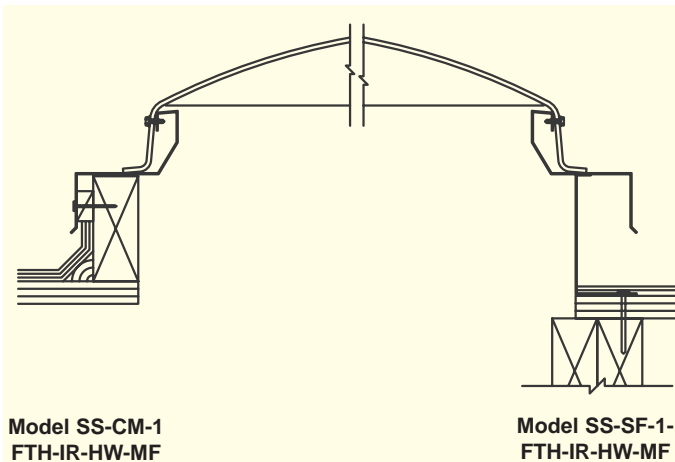

Model SS-CM-1
FTH-IR-HW-MF

Model SS-SF-1
FTH-IR-HW-MF

Typical Self-Flashing and Curb Mount Details

Specifications: Fiberglass Skylights shall be No. H_____ as manufactured by Bristolite Skylights, Santa Ana, Calif. The fiberglass dome shall be a molded one-piece unit with integral counterflashing skirt to eliminate any dependence on gaskets, sealants or flow-through designs. Fiberglass shall consist of neopentyl glycol isothalic gelcoat laminate with an acrylic modified polyester based resin and silene glass fiber. The frame is fabricated of galvanized steel and shall be installed either on a 1½" wide curb furnished by others or on its own 4" high self-flashing curb fabricated from galvanized steel with a 2-¾" roof flange. Materials are to be self-extinguishing Approved Plastic Rated CC-1. All units are guaranteed against defective workmanship and material.

Standard Features Include:

1. **Curb-Mounted** (specify by adding **CM** to model description) or **Self-Flashing** (specify by adding **SF** to model description)
2. **High Wind Resistant** - Can withstand high wind conditions

Model Number	Inside Curb Opening
H4896-SS	48" x 96"