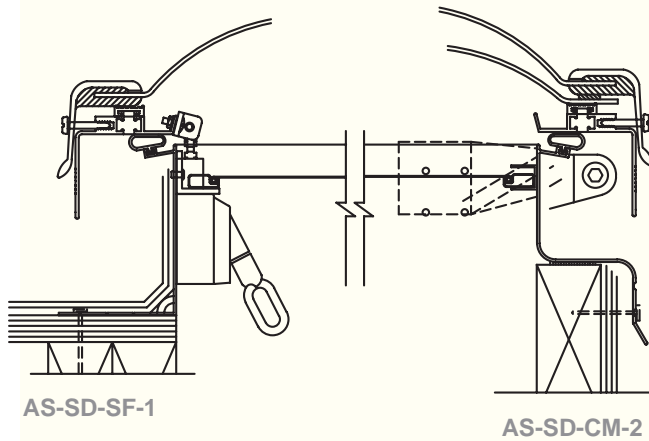

Bristolite's Residential Skylights

Therm-o-weld® Manual Openable Skylight Model AS-SD

Bristolite's Therm-o-weld® fiberglass frame manual openable skylights feature a lifting mechanism which opens the dome for ventilation. These skylights are available in curb-mount and self-flashing featuring our unique fiberglass frame.

Typical Self-Flashing and Curb Mount Detail

Specifications: Skylight shall be model No. _____ as manufactured by Bristolite Skylights, Santa Ana, Calif. Skylights shall be fully factory assembled consisting of a cast acrylic dome with a CC-2 Classification that shall be fused to its own counterflashing fiberglass skirt through the therm-o-weld process. The operable frame is attached to the base frame with a pivot hinge. The operable frame is lifted by a lifting mechanism with a removable 5' handle. The unit base frame shall be 6063-T5 aluminum. All units have insect screens and perimeter gasketing around the base. The skylight shall be installed either on a 1-1/2" wide curb furnished by others or on its own 4" high self-flashing curb fabricated from aluminum with a 2-3/4" roof flange. All units are to be guaranteed against defective workmanship and materials.

Standard Features Include:

1. **Curb Mount** (specify by adding **CM** to model description) or **Self-Flashing** (specify by adding **SF** to model description)
2. **Four Acrylic Color Choices**
 *Medium White Translucent (specify by adding **WTM** to model description)
 Bronze (specify by adding **BT** to model description)
 Grey (specify by adding **GI** to model description)
 Clear Colorless Acrylic (specify by adding **CC** to model description)
3. **5' Operating Pole**