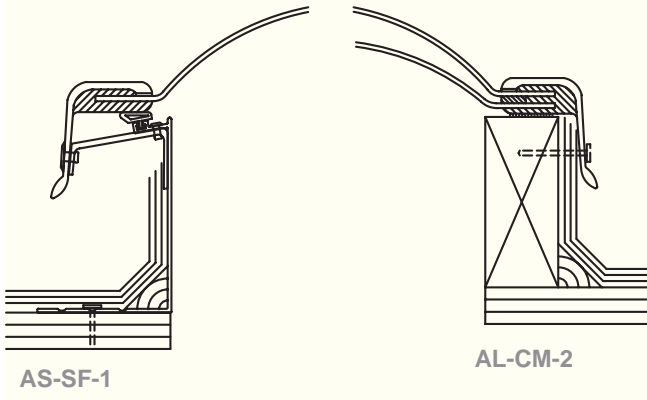

Bristolite's Residential Skylights

Therm-o-weld® Fiberglass Framed Skylight Model AS

Bristolite's unique Therm-o-weld® skylight has the acrylic glazing permanently bonded to the fiberglass frame. It allows absolutely no water, air, or debris to infiltrate into the structure. Bristolite offers a leakproof Warranty on these models.

Typical Self-Flashing and Curb Mount Detail

Specifications: Skylight shall be model No. _____ as manufactured by Bristolite Skylights, Santa Ana, Calif. Skylights shall be fully factory assembled consisting of a cast acrylic dome with a CC-2 Classification that shall be fused to its own counterflashing fiberglass skirt through the Therm-o-weld process. The skylight shall be installed either on a 1-1/2" wide curb furnished by others or on its own 4" high self-flashing curb fabricated from extruded aluminum with a 2-3/4" roof flange. All units are to be guaranteed against defective workmanship and materials.

Standard Features Include:

- Curb Mount** (specify by adding **CM** to model description) or **Self-Flashing** (specify by adding **SF** to model description)
- Four Acrylic Color Choices**
Medium White Translucent (specify by adding ***WTM** to model description)
Bronze (specify by adding **BT** to model description)
Grey (specify by adding **GT** to model description)
Clear Colorless Acrylic (specify by adding **CC** to model description)
***Medium White is the only White available for the AS (Therm-o-weld Frame) Series.**