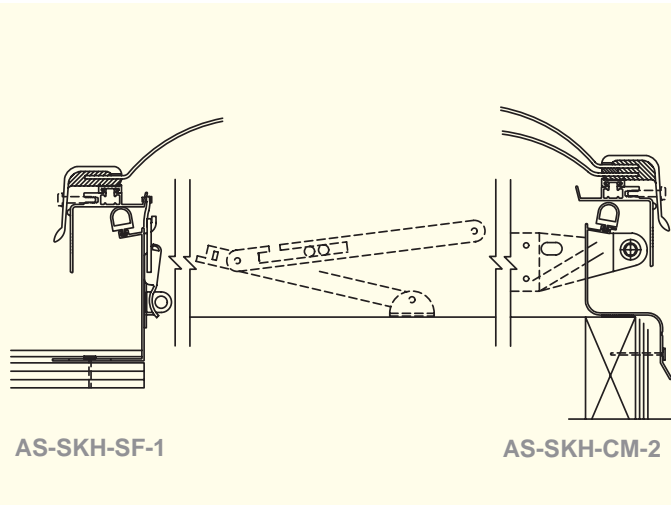

Bristolite's Residential Skylights

Therm-o-weld Skyhatch Dome Model AS-SKH

Specifications: Skylight shall be model No. _____ as manufactured by Bristolite Skylights, Santa Ana, Calif. Skylights shall be fully factory assembled consisting of a cast acrylic dome with a CC-2 Classification that shall be fused to its own counterflashing fiberglass skirt through the Therm-o-weld process. The operable frame is attached to the long side of the base frame with a pivot hinge and locking arms to hold the dome open 90°. An interior hasp with padlock provision shall be provided on the interior for security. The base frame shall be 6063-T5 aluminum. All units have insect screens and full perimeter gasketing around the base. The skylight shall be installed either on a 1-1/2" wide curb furnished by others or on its own 4" high self-flashing curb fabricated from aluminum with a 2-3/4" roof flange. All units are to be guaranteed against defective workmanship and materials.

Typical Self-Flashing and Curb Mount Detail

Standard Features

1. **Curb Mount** (specify by adding **CM** to model description)
 2. **Self-Flashing** (specify by adding **SF** to model description)
 3. **Four Acrylic Color Choices**
 - *Medium White Translucent (specify by adding **WTM** to model description)
 - Bronze (specify by adding **BT** to model description)
 - Grey (specify by adding **GT** to model description)
 - Clear Colorless Acrylic (specify by adding **CC** to model description)
- *Medium White is the only White available for the AS (Therm-o-weld Frame) Series.