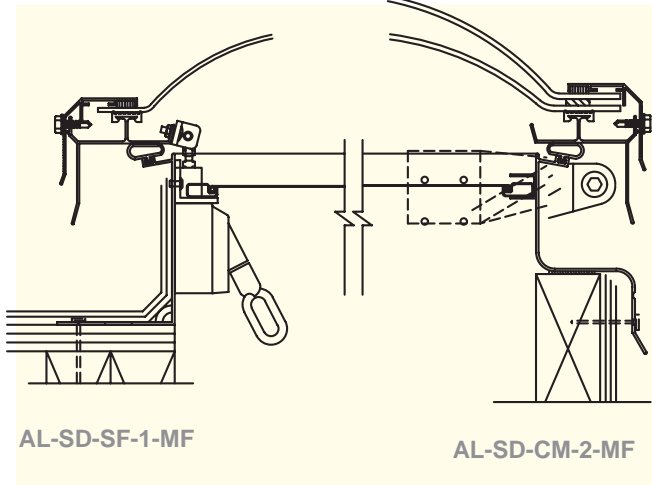

Typical Self-Flashing and Curb Mount Detail

**Specifications:** Skylight shall be model No. \_\_\_\_\_ as manufactured by Bristolite Skylights, Santa Ana, Calif. Skylights shall be fully factory assembled consisting of a cast acrylic dome with a CC-2 classification that is sealed by interior and exterior gasketing to an operable frame fabricated of aluminum. The operable frame is to have an integral condensation channel to carry moisture to the exterior. The aluminum retaining cap fasteners are to be corrosive resistant. The operable frame is attached to the base frame with a pivot hinge. The operable frame is lifted by a lifting mechanism with a removable 5' handle. The base frame shall be 6063-T5 heliarc welded aluminum. All units have insect screens and full perimeter gasketing around the base. The base frame shall be installed either on a 1-1/2" wide curb furnished by others or on its own 4" high self-flashing curb fabricated from aluminum with a 2-3/4" roof flange. All units are to be guaranteed against defective workmanship and materials.