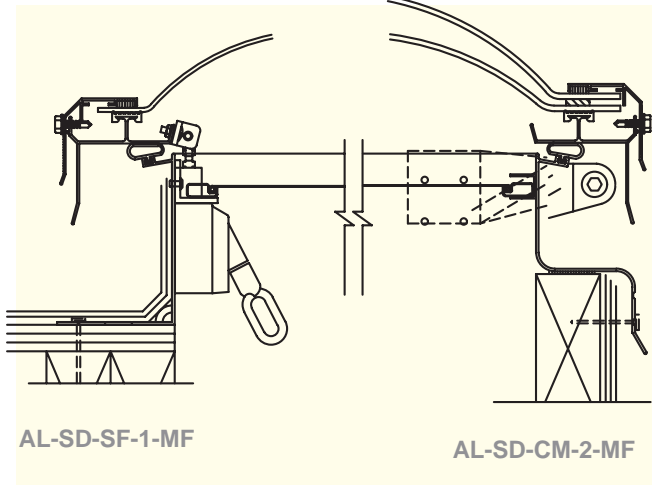

Typical Self-Flashing and Curb Mount Detail

**Specifications:** Skylight shall be model No. \_\_\_\_\_ as manufactured by Bristolite Skylights, Santa Ana, Calif. Skylights shall be fully factory assembled consisting of a cast acrylic dome with a CC-2 classification that is sealed by interior and exterior gasketing to an operable frame fabricated of aluminum. The operable frame is to have an integral condensation channel to carry moisture to the exterior. The aluminum retaining cap fasteners are to be corrosive resistant. The operable frame is attached to the base frame with a pivot hinge. The operable frame is lifted by a lifting mechanism with a removable 5' handle. The base frame shall be 6063-T5 heliarc welded aluminum. All units have insect screens and full perimeter gasketing around the base. The base frame shall be installed either on a 1-1/2" wide curb furnished by others or on its own 4" high self-flashing curb fabricated from aluminum with a 2-3/4" roof flange. All units are to be guaranteed against defective workmanship and materials.

### Standard Features Include:

1. **Curb Mount** (specify by adding **CM** to model description) or **Self-Flashing** (specify by adding **SF** to model description)
2. **Six Acrylic Color Choices**  
**High White Translucent** (specify by adding **WTH** to model description)  
**Medium White Translucent** (specify by adding **WTM** to model description)  
**Low White Translucent** (specify by adding **WTL** to model description)  
**Bronze** (specify by adding **BT** to model description)  
**Grey** (specify by adding **GT** to model description)  
**Clear Colorless** (specify by adding **CC** to model description)
3. **5' Operating Pole**