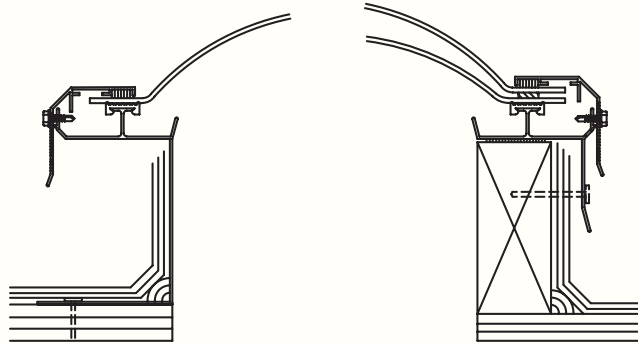

Bristolite's Residential Skylights

Alumi-lite Aluminum Framed Skylight Model AL

Bristolite's Alumi-lite is a fixed aluminum frame skylight. The curb-mount models are designed for use on any type of roof and are recommended for steep pitch roofs and roofs covered with tile, wood shakes or similarly thick roof material. The self-flashing models are designed to be installed on any flat or low pitched roof with low profile material.

AL-SF-1-MF

AL-CM-2-MF

Typical Self-Flashing and Curb Mount Detail

Specifications: Skylight shall be model No. _____ as manufactured by Bristolite Skylights, Santa Ana, Calif. Skylights shall be fully factory assembled consisting of a cast acrylic dome with a CC-2 classification that is sealed by interior and exterior gasketing to a 6063-T5 heliarc-welded aluminum frame. The frame is to have an integral condensation channel to carry moisture to the exterior. The aluminum retaining cap fasteners are to be corrosion resistant. The skylight shall be installed either on a 1-1/2" wide curb furnished by others or on its own 4" high self-flashing curb fabricated from aluminum with a 2-3/4" roof flange. All units are to be guaranteed against defective workmanship and materials.

Standard Features Include:

1. **Curb Mount** (specify by adding **CM** to model description) or **Self-Flashing** (specify by adding **SF** to model description)
2. **Six Acrylic Color Choices**
High White Translucent (specify by adding **WTH** to model description)
Medium White Translucent (specify by adding **WTM** to model description)
Low White Translucent (Specify by adding **WTL** to model description)
Bronze (specify by adding **BT** to model description)
Grey (specify by adding **GT** to model description)
Clear Colorless (specify by adding **CC** to model description)