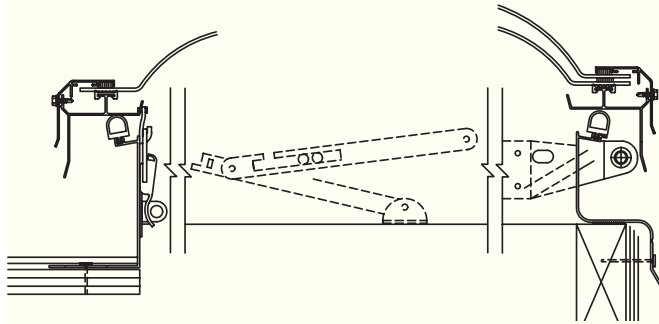

## Aluminum Framed Skyhatch Dome Model AL-SKH

**B**ristolite's Alumi-lite® Skyhatch Dome allows easy access to the roof. The dome is hinged on the long side and is secured with an interior hasp and padlock provision for security. The skyhatch domes are also available with our Therm-o-weld fiberglass frame. See back page for more information.

AL-SKH-SF-1-MF

AL-SKH-CM-2-MF

Typical Self-Flashing and Curb Mount Detail

**Specifications:** Skylight shall be model No. \_\_\_\_\_ as manufactured by Bristolite Skylights, Santa Ana, Calif. Skylights shall be fully factory assembled consisting of a cast acrylic dome with a CC-2 classification that is sealed by interior and exterior gasketing to an operable frame fabricated of aluminum. The operable frame is to have an integral condensation channel to carry moisture to the exterior. The aluminum retaining cap fasteners are to be corrosion resistant. The operable frame is hinged on the long side of the base frame with a pivot hinge and locking arms to hold the dome open 90°. An interior hasp with padlock provision shall be provided for security. The base frame shall be 6063-T5 heliarc welded aluminum. All units have full perimeter gasketing around the base. The base frame shall be installed either on a 1-1/2" wide curb furnished by others or on its own 4" high self-flashing curb fabricated from aluminum with a 2-3/4" roof flange. All units are to be guaranteed against defective workmanship and materials.

### Available Sizes

Model Number	Inside Curb Opening	Model Number	Inside Curb Opening
Square		Rectangle	
1414-AL-SKH	14 1/4" x 14 1/4"	2214-AL-SKH	22 1/4" x 14 1/4"
1919-AL-SKH	19" x 19"	4614-AL-SKH	46 1/4" x 14 1/4"
2222-AL-SKH	22 1/4" x 22 1/4"	3022-AL-SKH	30 1/4" x 22 1/4"
3030-AL-SKH	30 1/4" x 30 1/4"	3722-AL-SKH	37" x 22 1/4"
3737-AL-SKH	37" x 37"	4622-AL-SKH	46 1/4" x 22 1/4"
4242-AL-SKH	42" x 42"	3730-AL-SKH	37" x 30 1/4"
		4630-AL-SKH	46 1/4" x 30 1/4"
		4637-AL-SKH	46 1/4" x 37"