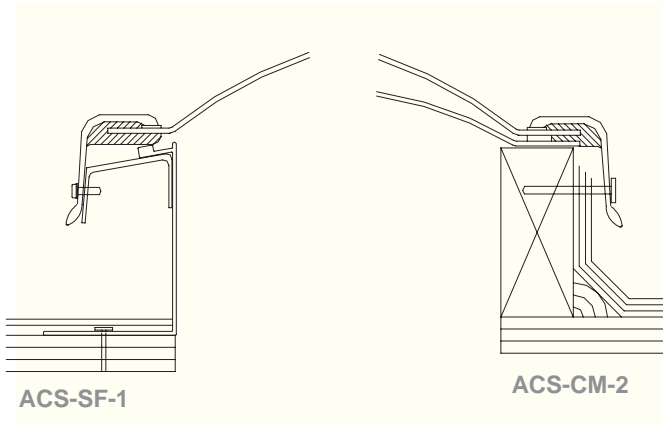

Bristolite's Residential Skylights

Therm-o-weld® Circular Skylight Model ACS

Bristolite's Therm-o-weld Fiberglass framed circular skylight can give a custom look to any ordinary room. Our seamless fiberglass frame provides a smooth attractive appearance both inside and out.

Typical Self-Flashing and Curb Mount Detail

Specifications: Circular Skylight domes shall be model No. _____ as manufactured by Bristolite Skylights, Santa Ana, Calif. Skylights shall be fully factory assembled consisting of a cast acrylic dome with a CC-2 Classification that shall be fused to its own counterflashing fiberglass skirt through the Therm-o-weld process. The skylight shall be installed either on a 1-1/2" wide curb furnished by others or on its own 4" high self-flashing curb fabricated from extruded aluminum with a 2-3/4" roof flange and a built-in water barrier and 10 degree sloping weep-age gutter for condensation drainage. All units are to be guaranteed against defective workmanship and materials.

Standard Features Include:

1. **Self-Flashing** (specify by adding **SF** to model description)
2. **Six Acrylic Color Choices**
High White Translucent (specify by adding **WTH** to model description)
Medium White Translucent (specify by adding **WTM** to model description)
Low White Translucent (Specify by adding **WTL** to model description.)
Bronze (specify by adding **BT** to model description)
Grey (specify by adding **GT** to model description)
Clear Colorless Acrylic (specify by adding **CC** to model description)

Model Description

ACS	Therm-o-weld Circular Dome Skylight
SF	4" Self-Flashing Frame
CM	Curb-Mounted
1	Single Non Insulated Dome (Specify Acrylic Color)
2	Double Dome (Specify Acrylic Color)

Available Sizes