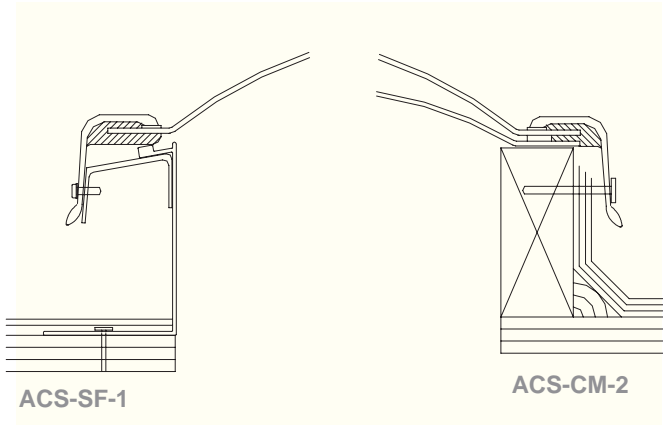

## Therm-o-weld® Circular Skylight Model ACS

Bristolite's Therm-o-weld Fiberglass framed circular skylight can give a custom look to any ordinary room. Our seamless fiberglass frame provides a smooth attractive appearance both inside and out.

Typical Self-Flashing and Curb Mount Detail

**Specifications:** Circular Skylight domes shall be model No. \_\_\_\_\_ as manufactured by Bristolite Skylights, Santa Ana, Calif. Skylights shall be fully factory assembled consisting of a cast acrylic dome with a CC-2 Classification that shall be fused to its own counterflashing fiberglass skirt through the Therm-o-weld process. The skylight shall be installed either on a 1-1/2" wide curb furnished by others or on its own 4" high self-flashing curb fabricated from extruded aluminum with a 2-3/4" roof flange and a built-in water barrier and 10 degree sloping weep-age gutter for condensation drainage. All units are to be guaranteed against defective workmanship and materials.